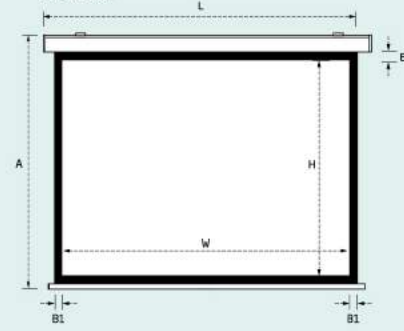

CYBER Series Projection Screen

China Well-known Trademark

GRANDVIEW
GRANDVIEW REPRODUCING GENUINE COLORS

Universal Bracket

Suitable for either wall mount, ceiling mount or ceiling hang. The bracket can slide horizontally at the back of the casing to match different installation positions.

Standard Accessories

Motorized Screen and Manual Screen

Intelligent Motorized Screen

Optional Accessories for Intelligent Motorized Screen

Power Relay

The emitter is installed at the projector end and the receiver is connected to the "EXT IR" plug on the screen, when the projector is triggered on/off the screen would open/close automatically.

RS485 Wall Switch

RS485 Wall Switch is an external screen controller, integrated with RS485 and USB interface, it can be connected to the "EXT CTRL" slot on the screen end to control the screen.

Specification