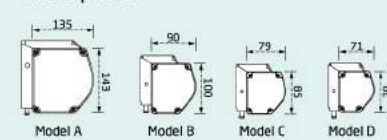

End Cap View