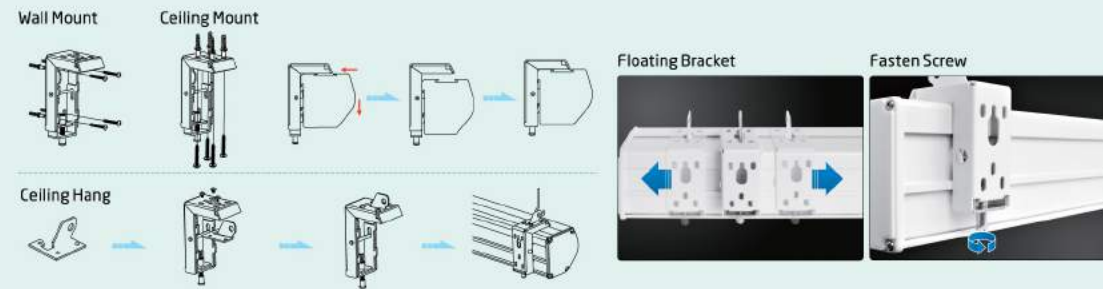

CYBER Series Projection Screen

China Well-known Trademark

GRANDVIEW
GRANDVIEW REPRODUCING GENUINE COLORS

Universal Bracket

Suitable for either wall mount, ceiling mount or ceiling hang. The bracket can slide horizontally at the back of the casing to match different installation positions.

Standard Accessories

Motorized Screen and Manual Screen

Intelligent Motorized Screen

Optional Accessories for Intelligent Motorized Screen

Power Relay

The emitter is installed at the projector end and the receiver is connected to the "EXT IR" plug on the screen, when the projector is triggered on/off the screen would open/close automatically.

RS485 Wall Switch

RS485 Wall Switch is an external screen controller, integrated with RS485 and USB interface, it can be connected to the "EXT CTRL" slot on the screen end to control the screen.

Specification

- Note:
- Unremarked measurements are default to be MM.
 - Side borders B1 are both 50mm.
 - For recess-ceiling installation design, the length/width/height of the groove need to be added by 100mm/60mm/60mm respectively.
 - Above parameters could be changed due to product improvement.